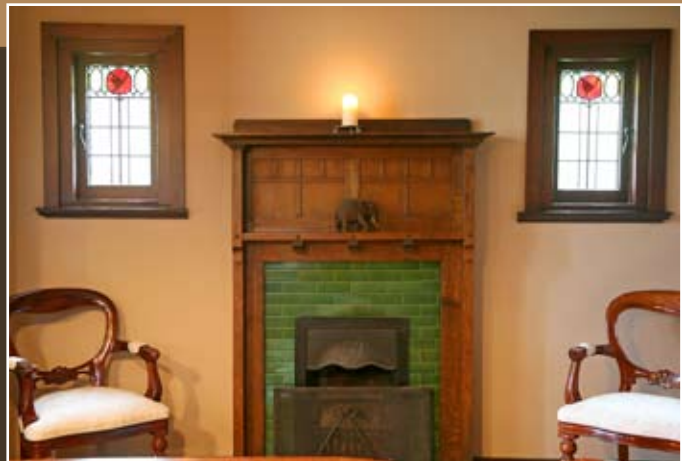

Before

After

INSIDE OUT

COLOUR & DESIGN

This home sits high on a hill and the new colours complement the expansive gardens reducing the overpowering effect.

Careful selection of colours created a softer look to this heritage listed property.

A fresh new take on traditional colours for this classic Federation home.